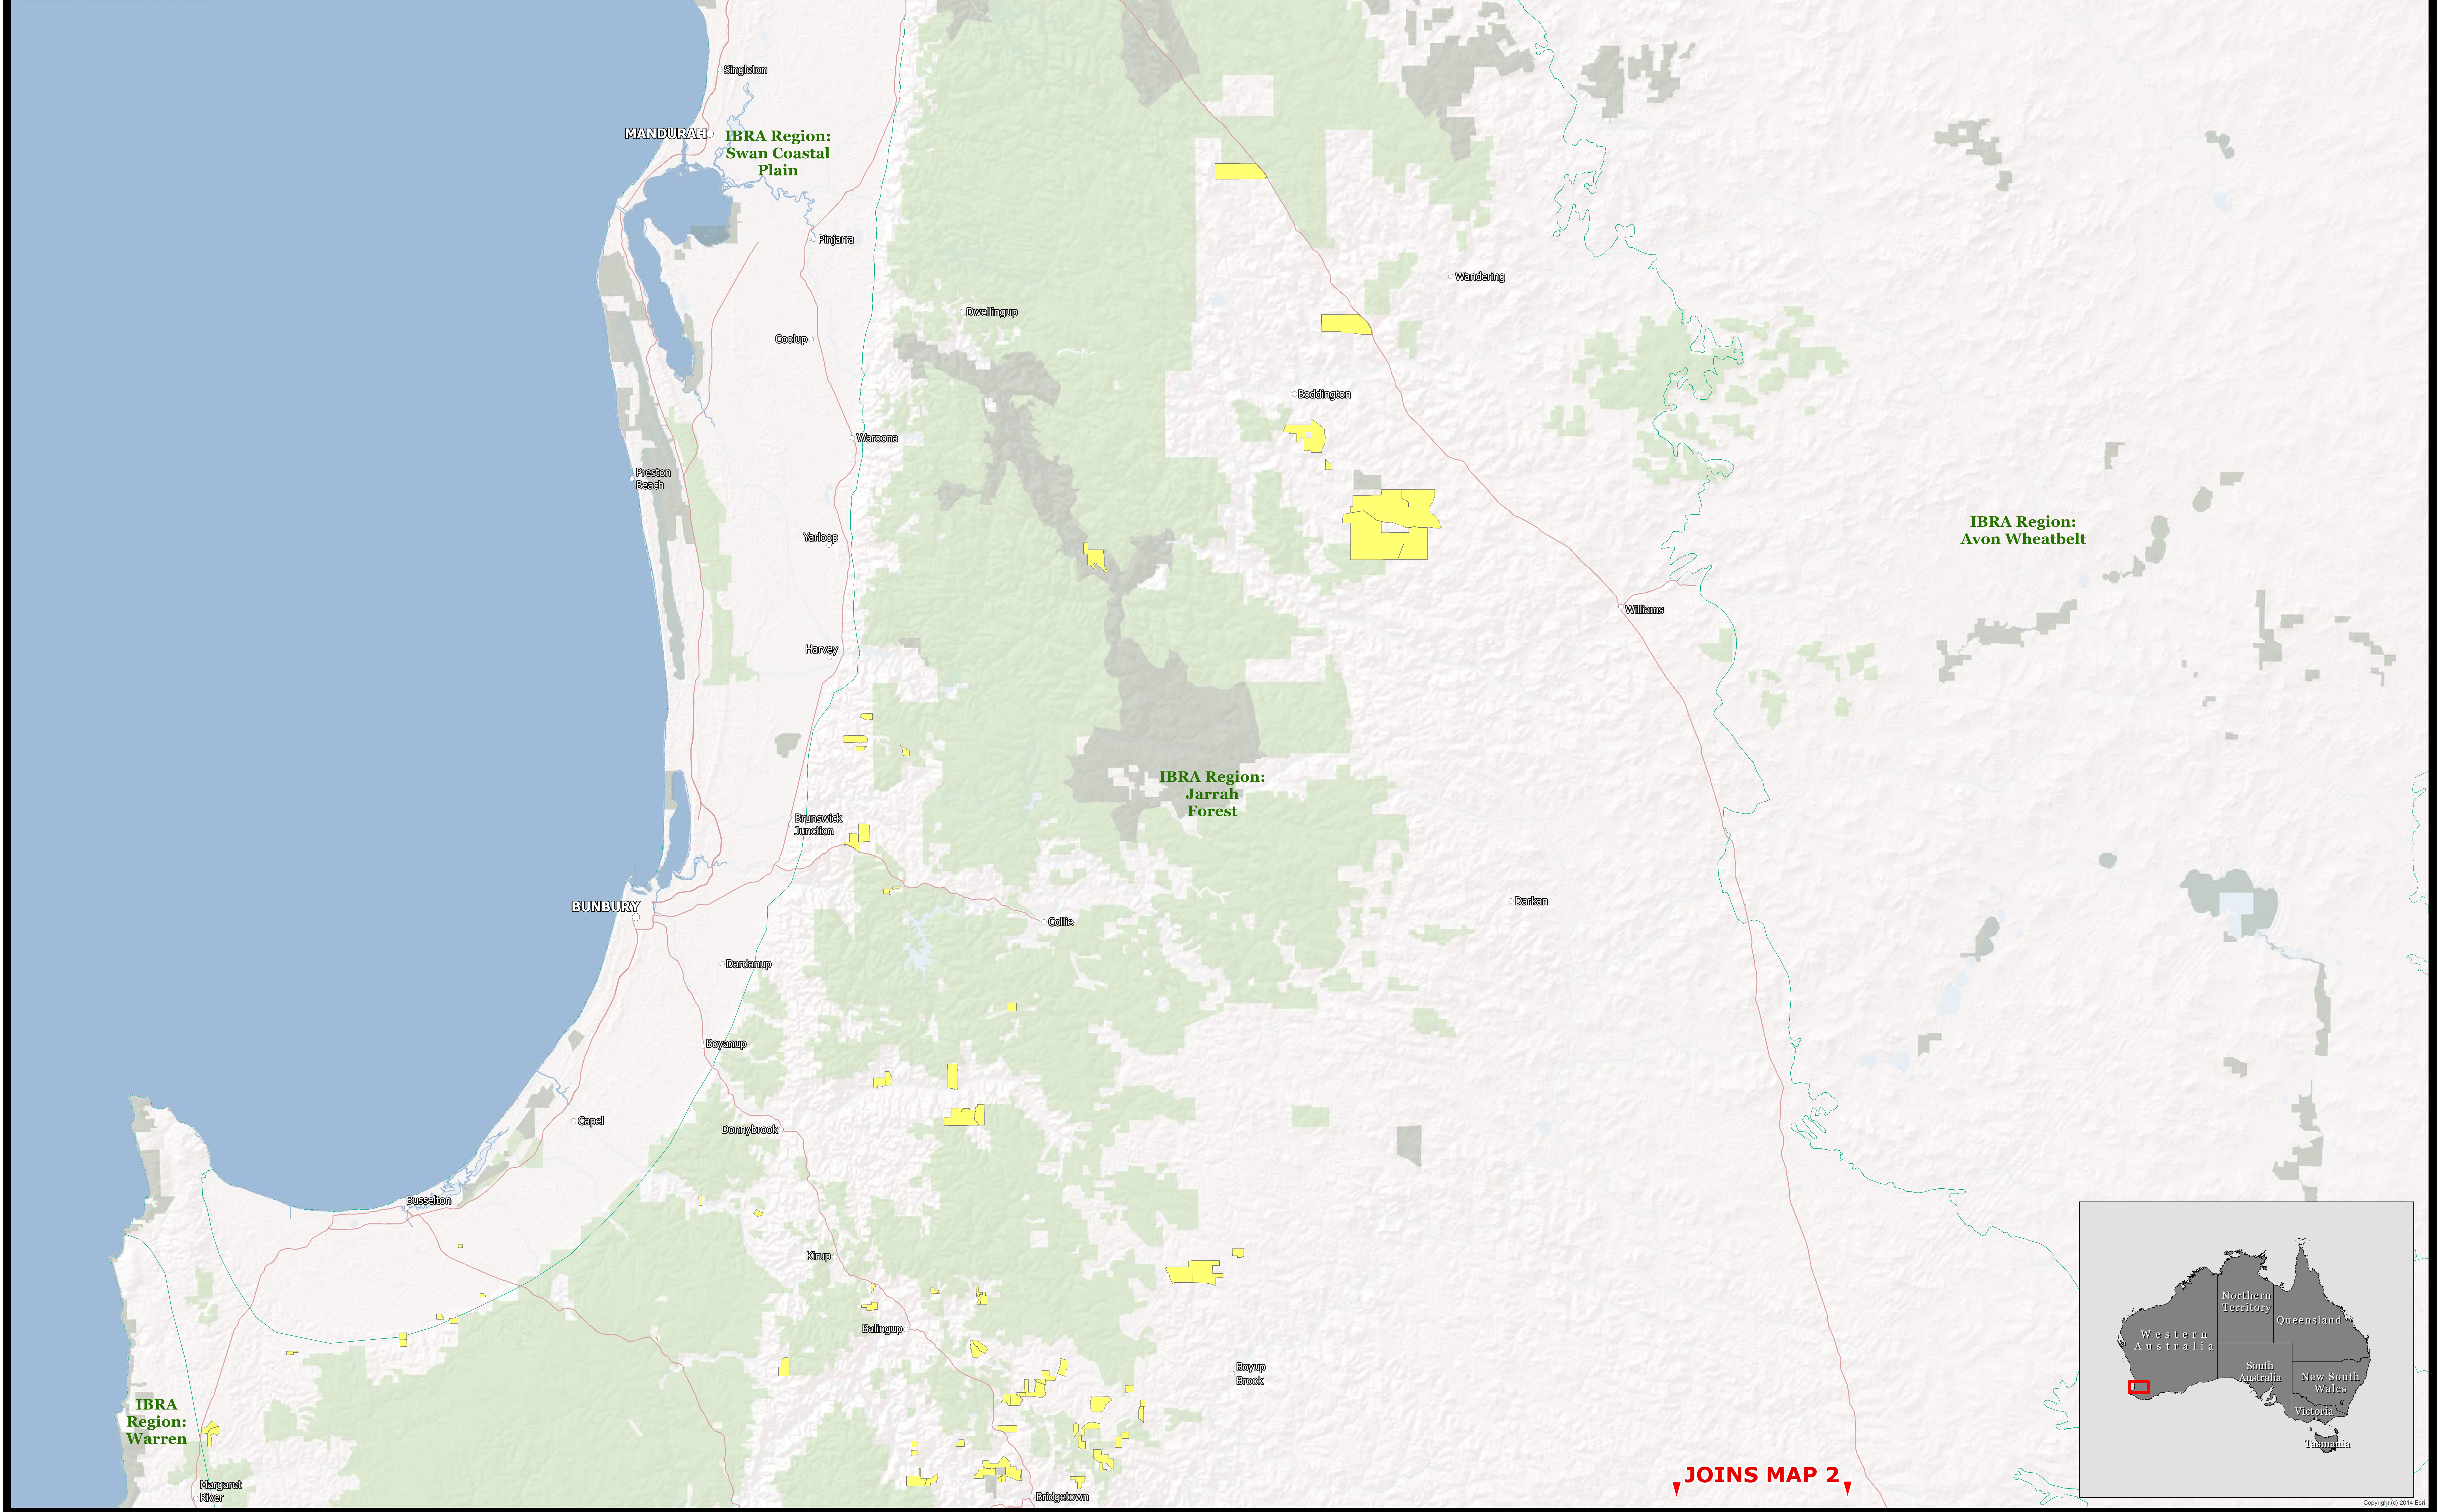

MAP 1: WAPRES DEFINED FOREST AREA - NOV 2022

-  WAPRES MANAGED
-  Highway
-  IBRA Regions
-  Forest
-  National Park

JOINS MAP 2